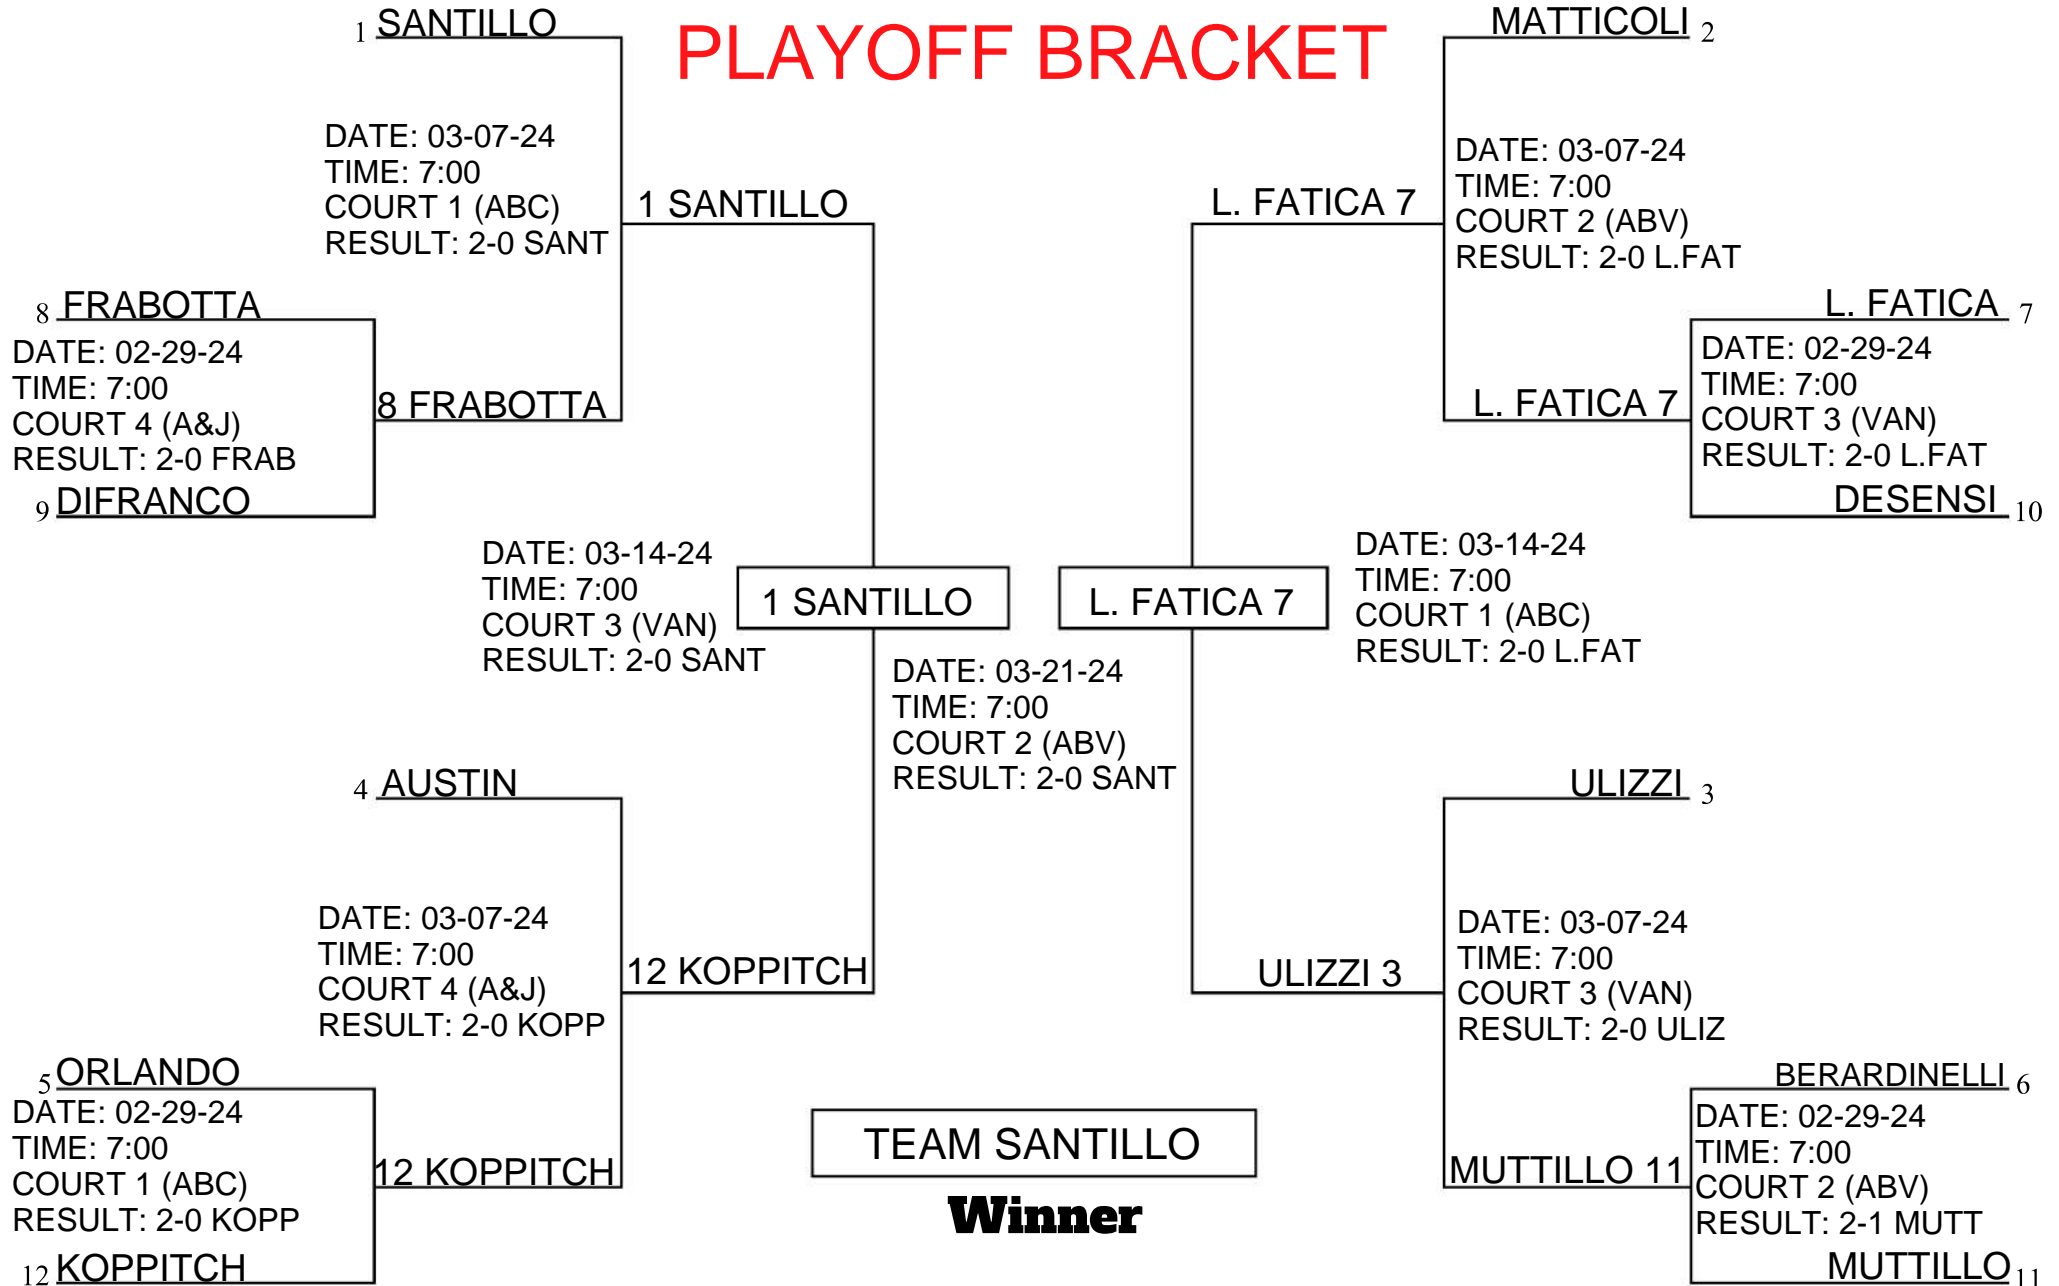

CMC WINTER THURSDAY NIGHT BOCCE PLAYOFFS

OFFICIAL PLAYOFF BRACKET

SCORING: BEST OF 3 TO 14 POINTS

CMC WINTER THURSDAY NIGHT BOCCE PLAYOFFS

OFFICIAL PLAYOFF BRACKET

SCORING: BEST OF 3 TO 14 POINTS