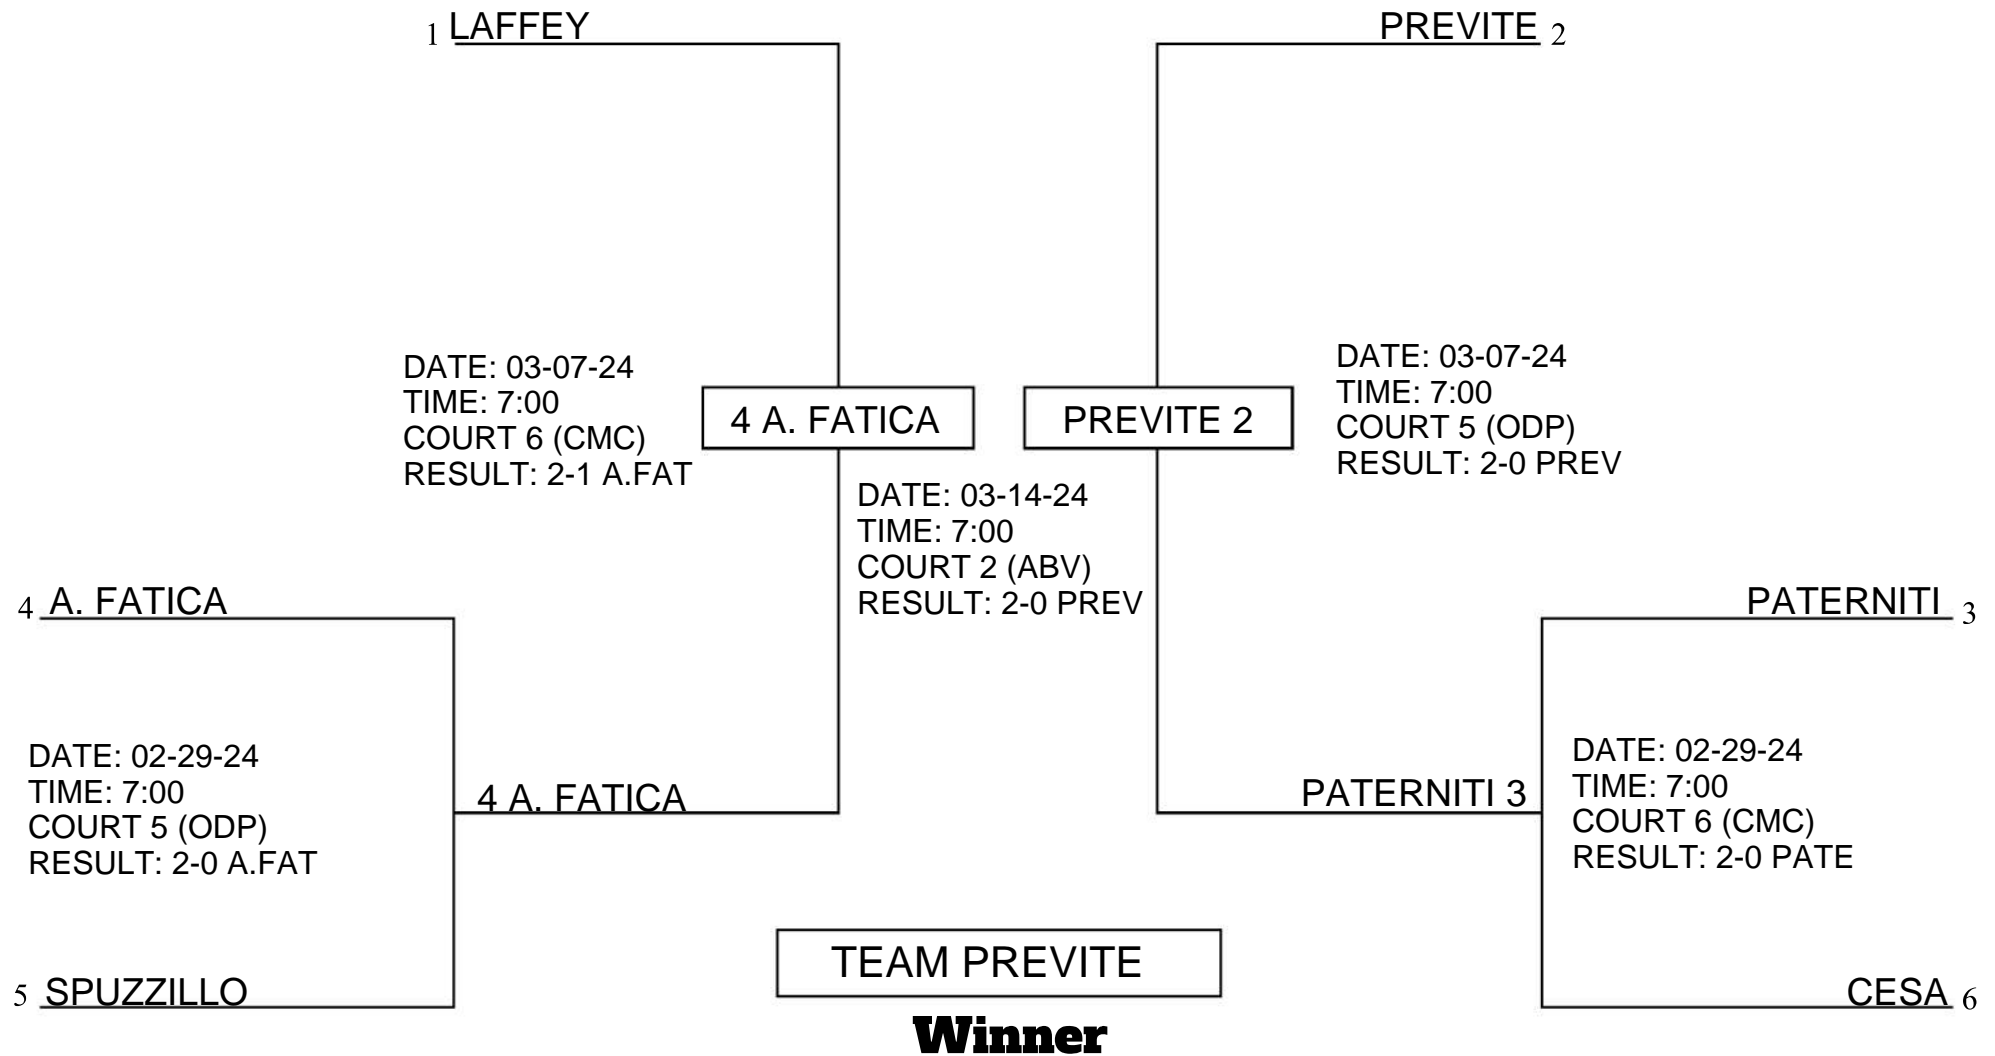

CMC WINTER THURSDAY NIGHT BOCCE PLAYOFFS

OFFICIAL PLAYOFF BRACKET

SCORING: BEST OF 3 TO 14 POINTS

CMC WINTER THURSDAY NIGHT BOCCE PLAYOFFS

OFFICIAL PLAYOFF BRACKET

SCORING: BEST OF 3 TO 14 POINTS