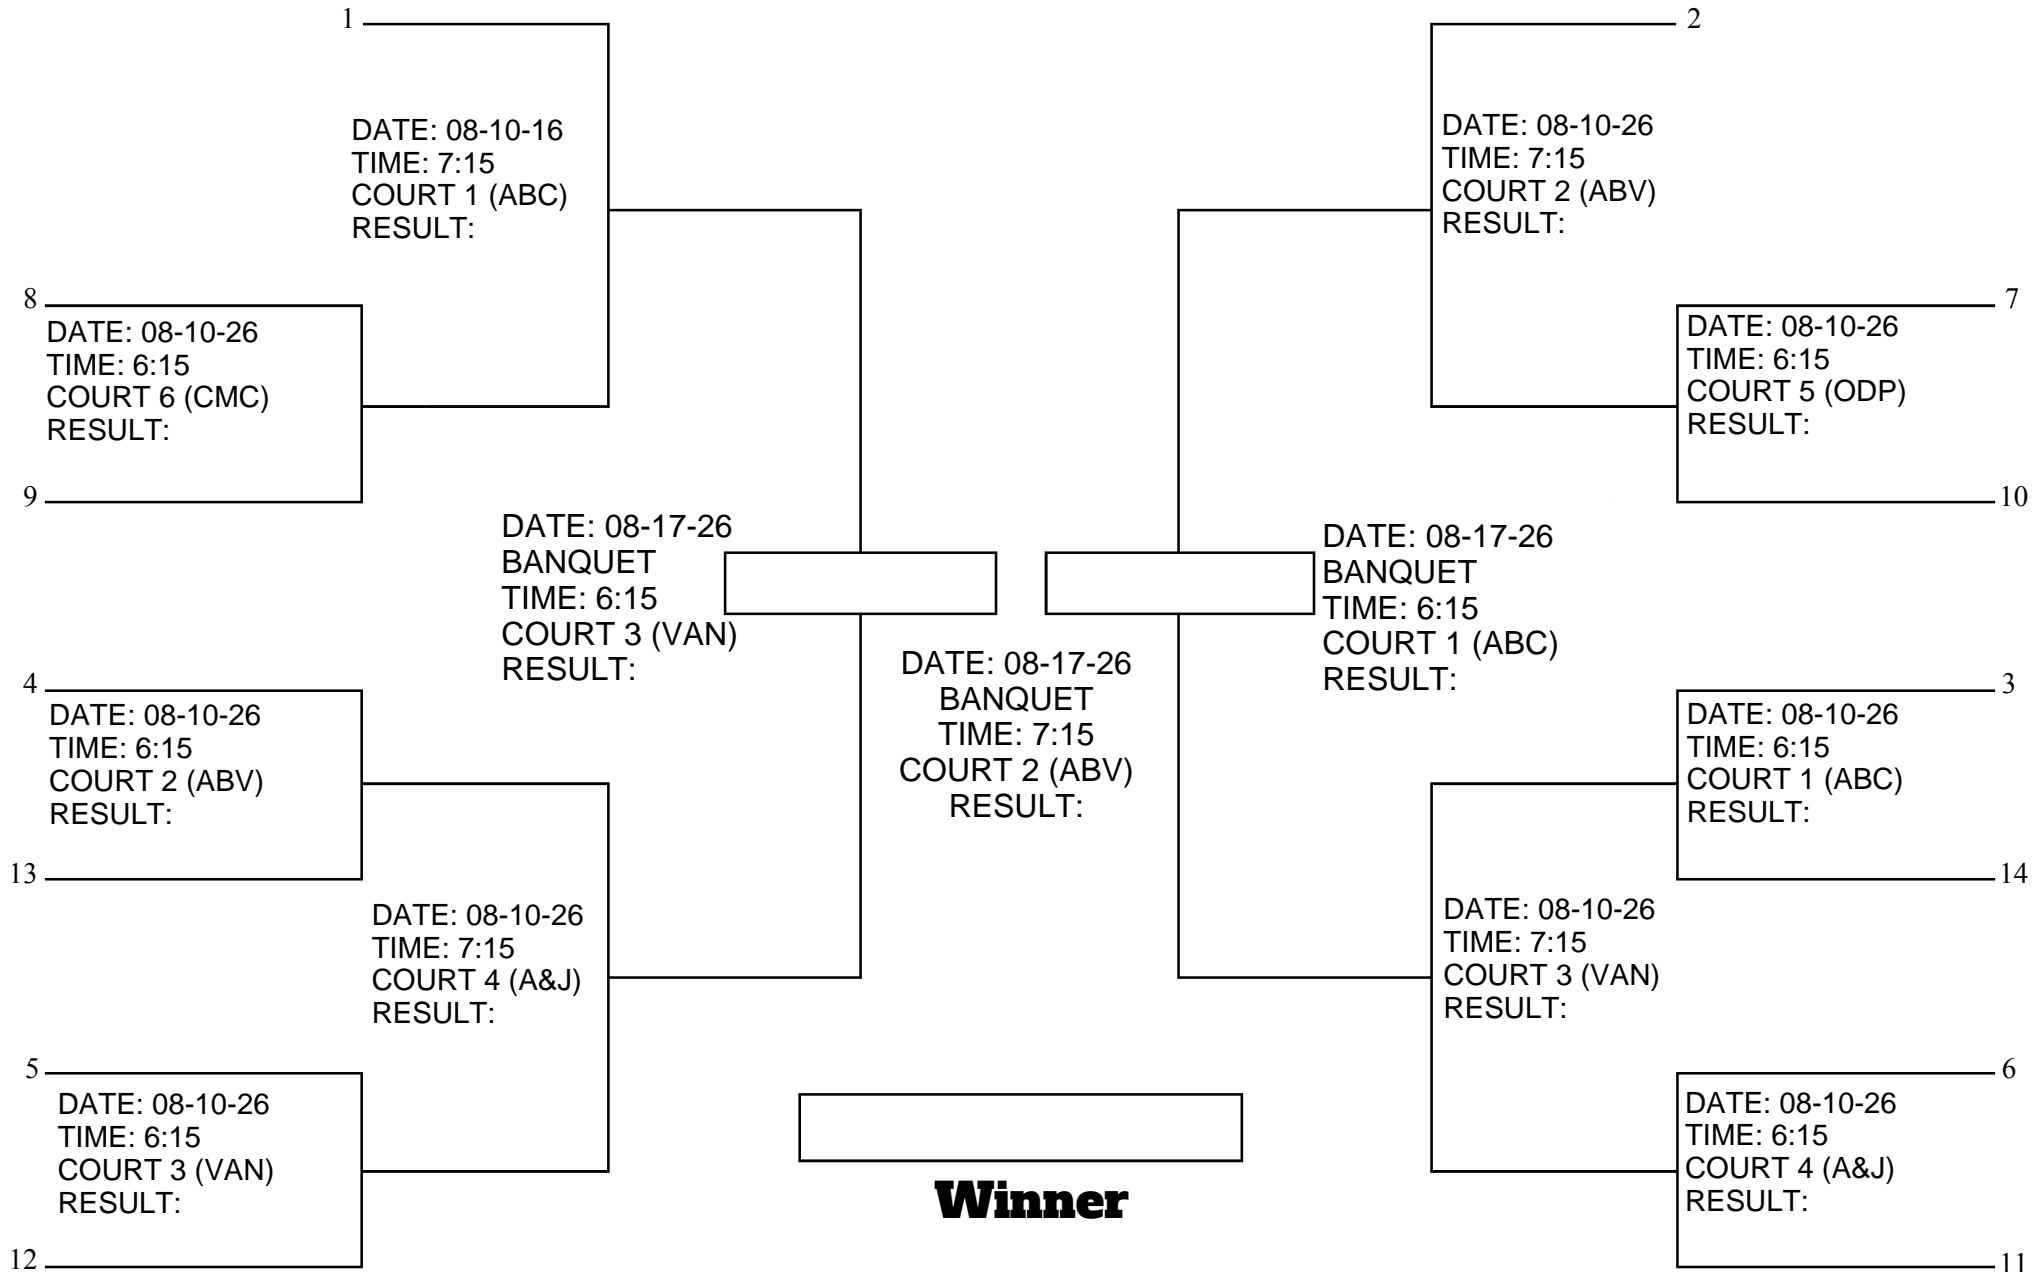

CMC SUMMER MONDAY WOMEN'S BOCCE LEAGUE PLAYOFF BRACKET

SCORING: SINGLE GAME TO 13 POINTS