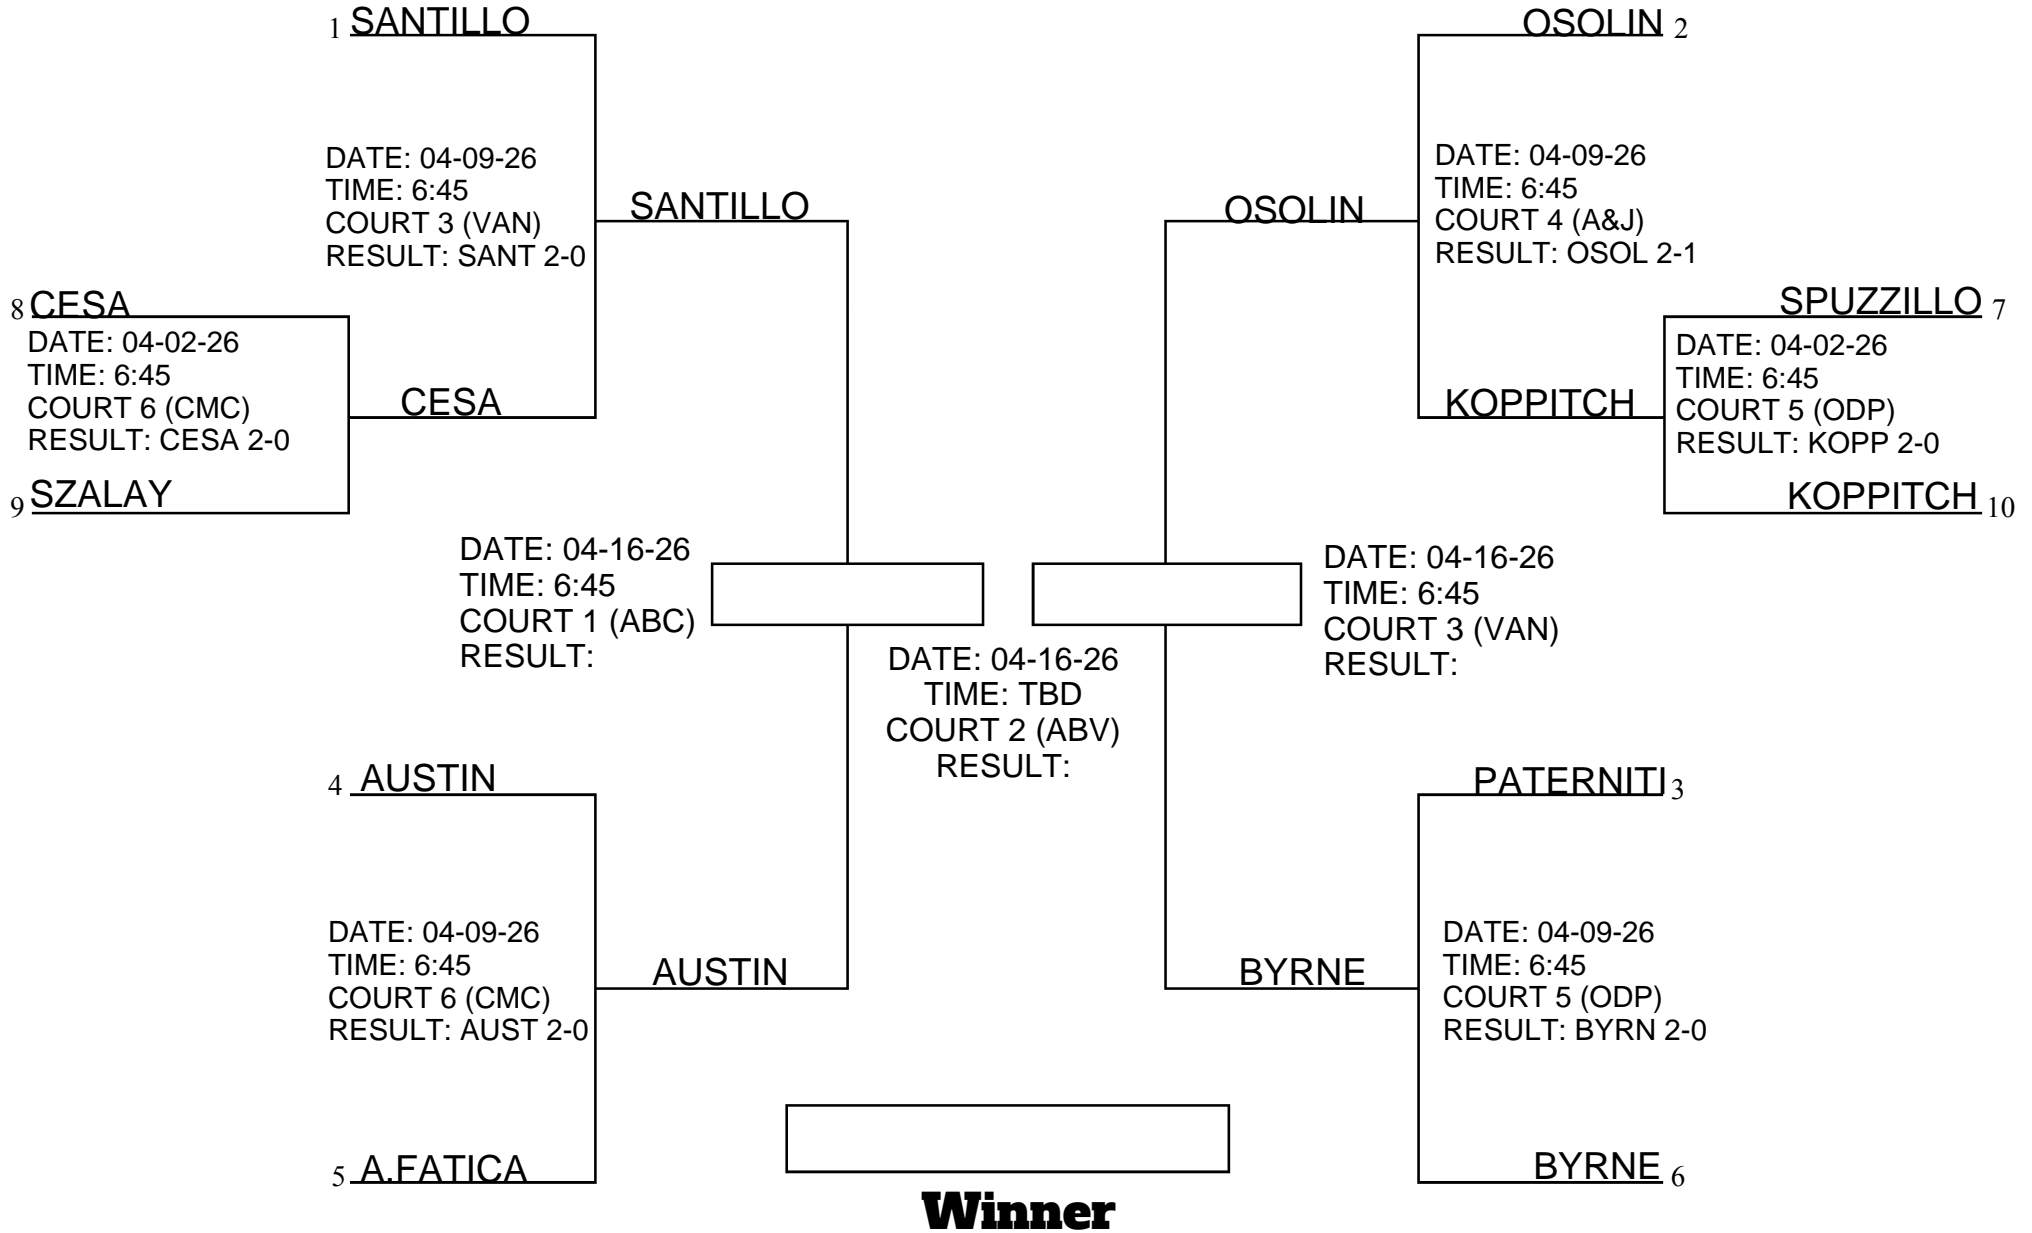

CMC WINTER THURSDAY BOCCE PLAYOFFS

TOP 14 OFFICIAL PLAYOFF BRACKET

SCORING: BEST OF 3 TO 13 POINTS

CMC WINTER THURSDAY NIGHT BOCCE PLAYOFFS

BOTTOM 10 OFFICIAL PLAYOFF BRACKET

SCORING: BEST OF 3 TO 13 POINTS