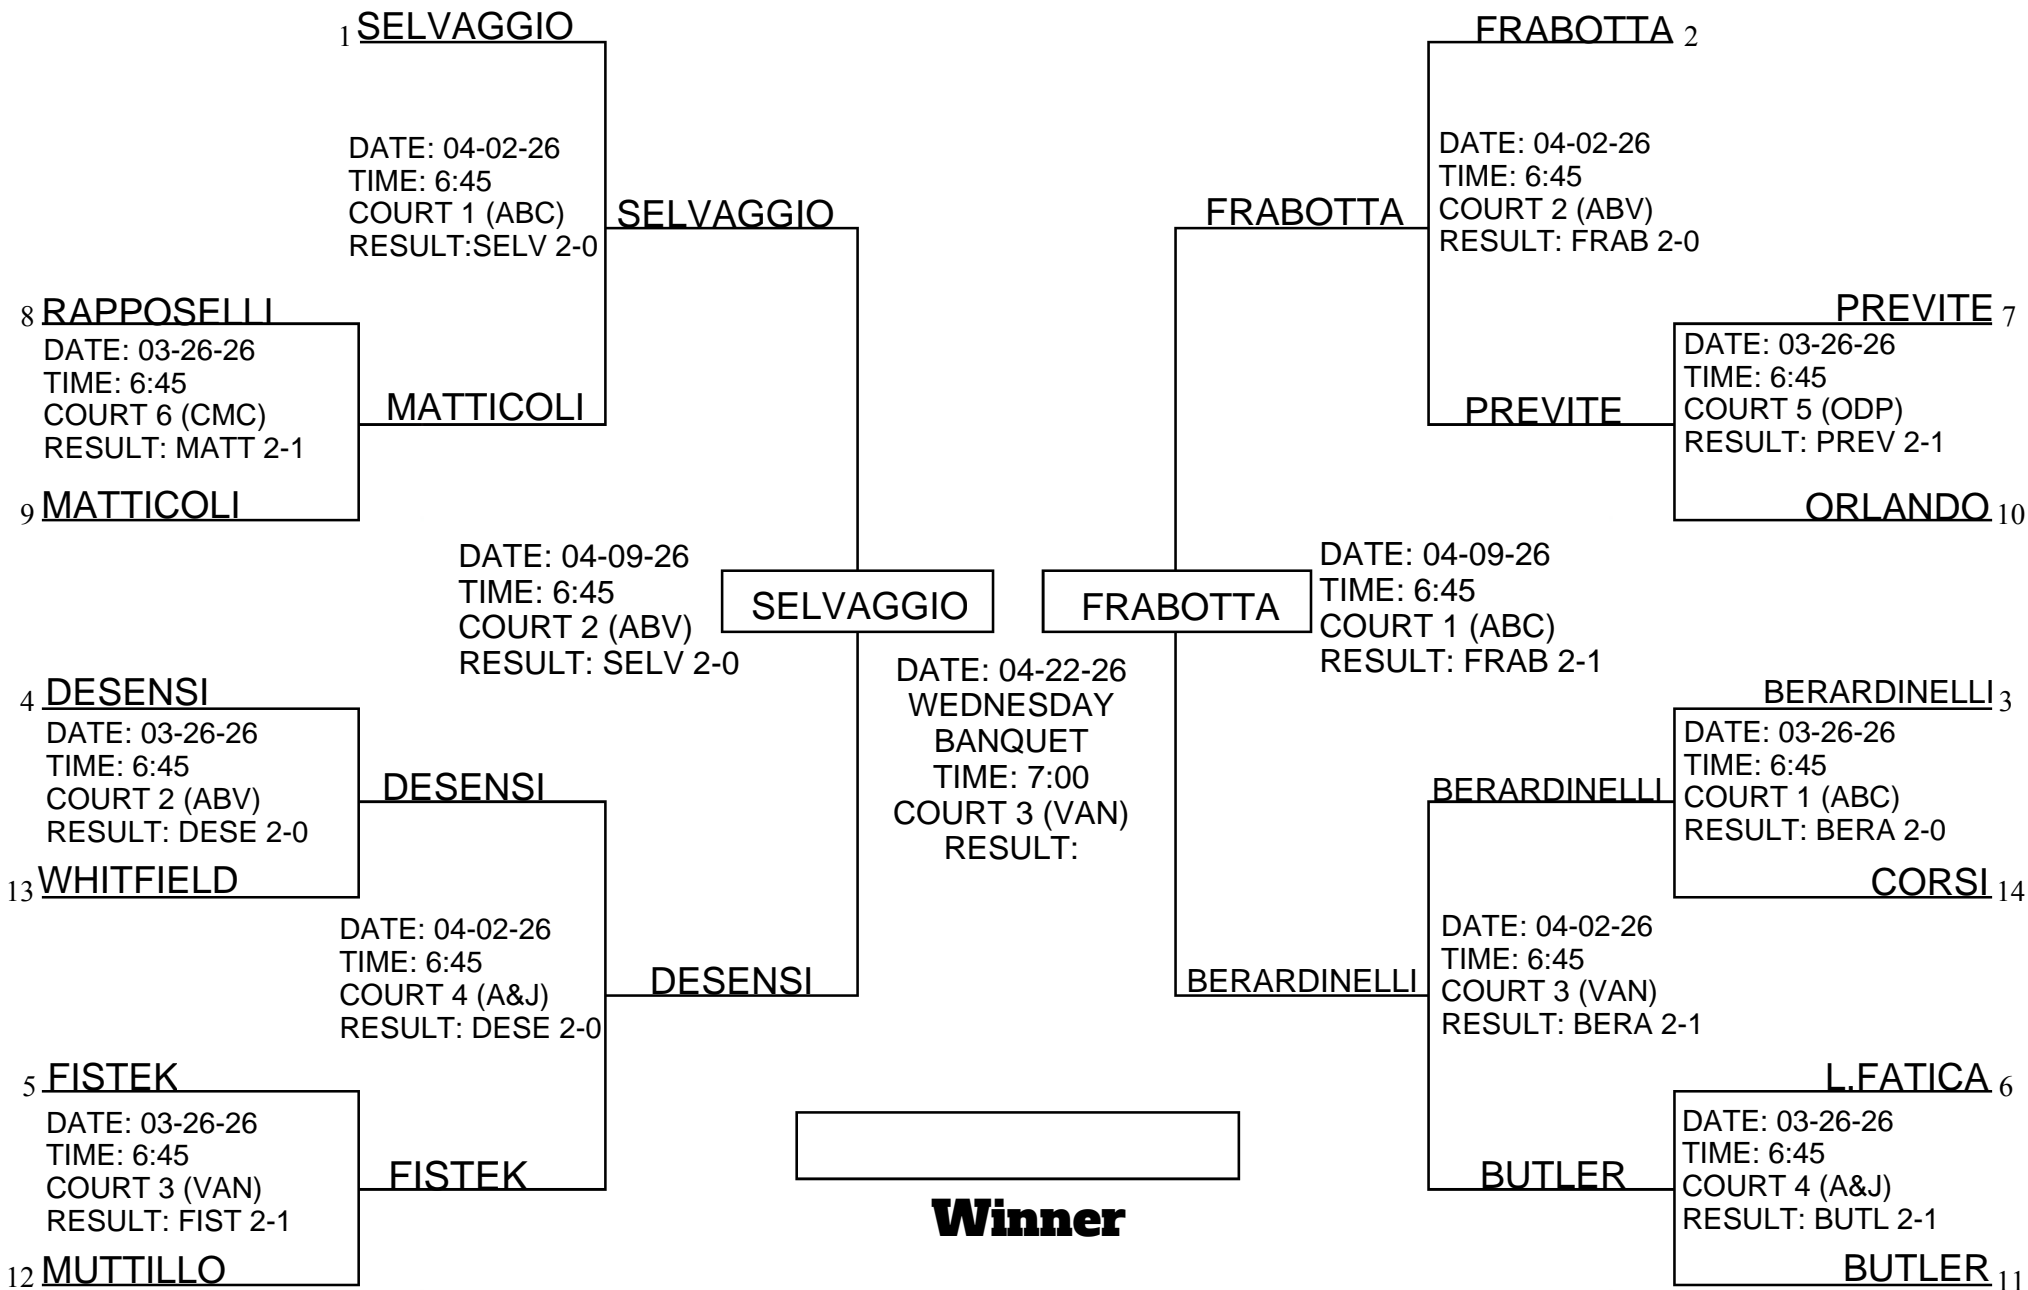

CMC WINTER THURSDAY BOCCE PLAYOFFS

TOP 14 OFFICIAL PLAYOFF BRACKET

SCORING: BEST OF 3 TO 13 POINTS

CMC WINTER THURSDAY NIGHT BOCCE PLAYOFFS

BOTTOM 10 OFFICIAL PLAYOFF BRACKET

SCORING: BEST OF 3 TO 13 POINTS